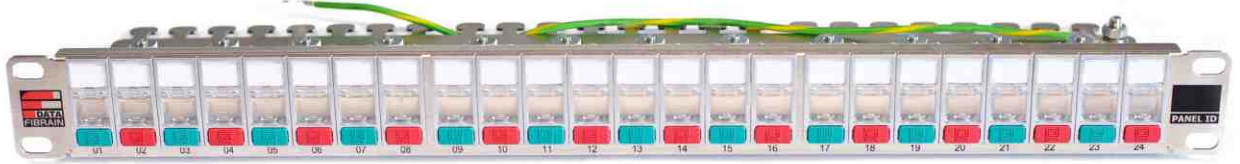

Unloaded Patchpanel

Patchpanel 1U and 2U

01

Patchpanel unloaded

Standard

XB100.216 - 19" 1U 16 x keystones

XB100.224 - 19" 1U 24 x keystones

XB100.224.1 - 19" 1U 24 x keystones - black

XB100.232 - 19" 1U 32 x keystones

XB100.248 - 19" 2U 48 x keystones

- Universal, modular panel 19" for keystones accommodation
- Integrated cable shelf allowing cable binding with clamps
- Possibility of loading up to 48 keystones, unshielded or shielded modules
- Metal construction ensures galvanic connection with the screen of modules
- Grounding conduit

Premium

XB101.224 -19" 1U 24 x keystone module - PREMIUM version

- Each port is equipped with anti-dust cover, descriptive label as well as identification icon
- Universal, modular panel 19" for keystones accommodation
- Integrated cable shelf allowing cable binding with clamps
- Metal construction ensures galvanic connection with the screen of modules
- Grounding conduit.