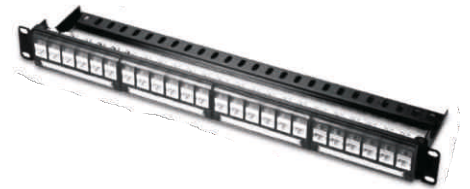

Unloaded Patchpanel

Patchpanel 1U and 2U

01

Patchpanel unloaded

Standard

XB100.216 - 19" 1U 16 x keystones

XB100.224 - 19" 1U 24 x keystones

XB100.224.1 - 19" 1U 24 x keystones - black

XB100.232 - 19" 1U 32 x keystones

XB100.248 - 19" 2U 48 x keystones

- Universal, modular panel 19" for keystones accommodation
- Integrated cable shelf allowing cable binding with clamps
- Possibility of loading up to 48 keystones, unshielded or shielded modules
- Metal construction ensures galvanic connection with the screen of modules
- Grounding conduit

Premium

XB101.224 -19" 1U 24 x keystone module - PREMIUM version

- Each port is equipped with anti-dust cover, descriptive label as well as identification icon
- Universal, modular panel 19" for keystones accommodation
- Integrated cable shelf allowing cable binding with clamps
- Metal construction ensures galvanic connection with the screen of modules
- Grounding conduit.